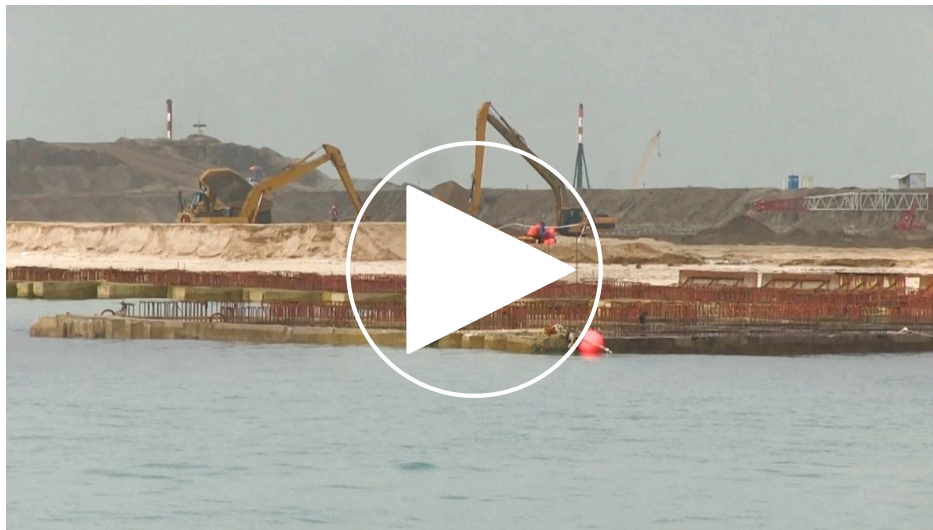

Sand

Images of Territory: Sand

Lino Moser and Gabriela Schär

<https://vimeo.com/76840414>

SAND GATE (02'03")

One of Singapore's strategic sand reserves is located in Punggol, on the island's northeast coast. Imported sand is stored here before being distributed across the city by truck.

<https://vimeo.com/76840413>

LONG SAND (01'53")

A look at the ongoing land reclamation works at the Pasir Panjang Container Terminal, a landscape shaped by machines.

<https://vimeo.com/76839024>

CORAL CITY (02'18")