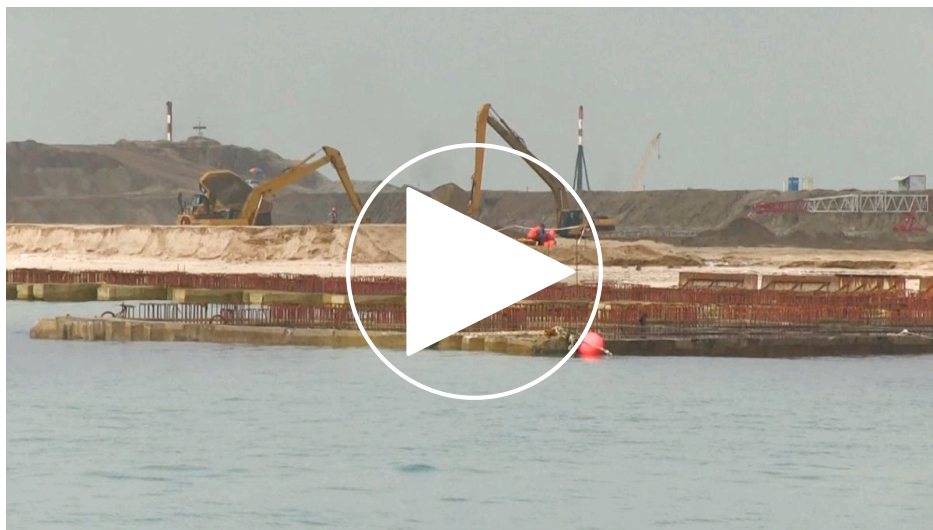

Sand

Images of Territory: Sand

Lino Moser and Gabriela Schär

<https://vimeo.com/76840414>

SAND GATE (02'03")

One of Singapore's strategic sand reserves is located in Punggol, on the island's northeast coast. Imported sand is stored here before being distributed across the city by truck.

<https://vimeo.com/76840413>

LONG SAND (01'53")

A look at the ongoing land reclamation works at the Pasir Panjang Container Terminal, a landscape shaped by machines.

<https://vimeo.com/76839024>

CORAL CITY (02'18")