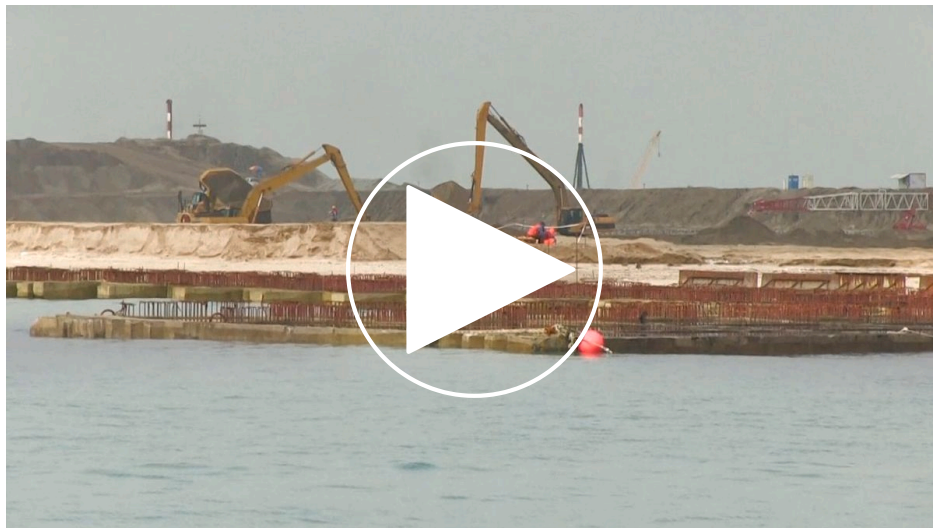

### SAND GATE (02'03")

One of Singapore's strategic sand reserves is located in Punggol, on the island's northeast coast. Imported sand is stored here before being distributed across the city by truck.