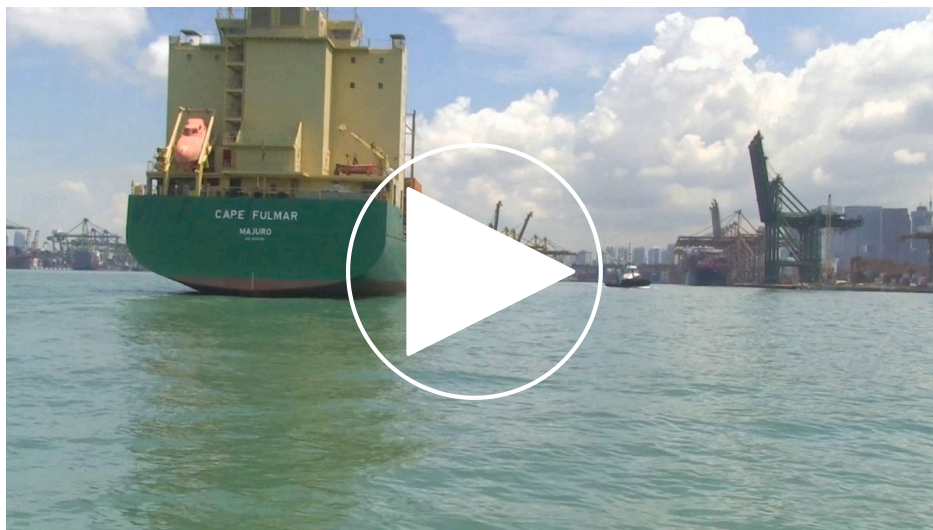

Strait

Images of Territory: Strait

Martin García and Magnus Nickl

<https://vimeo.com/76836633>

ALONG THE COAST (02'16")

A ride from Tuas to East Coast, along Singapore's urban borderline, formed by the port, industry, military, and traffic infrastructures.

<https://vimeo.com/76837617>

CAPE FULMAR (01'26")

An encounter at sea, on the East Keppel Fairway in the Singapore Strait.

<https://vimeo.com/76837618>

CONTAINER TERMINAL (03'27")

A boat ride along the quay of the Keppel terminal in the port of Singapore.