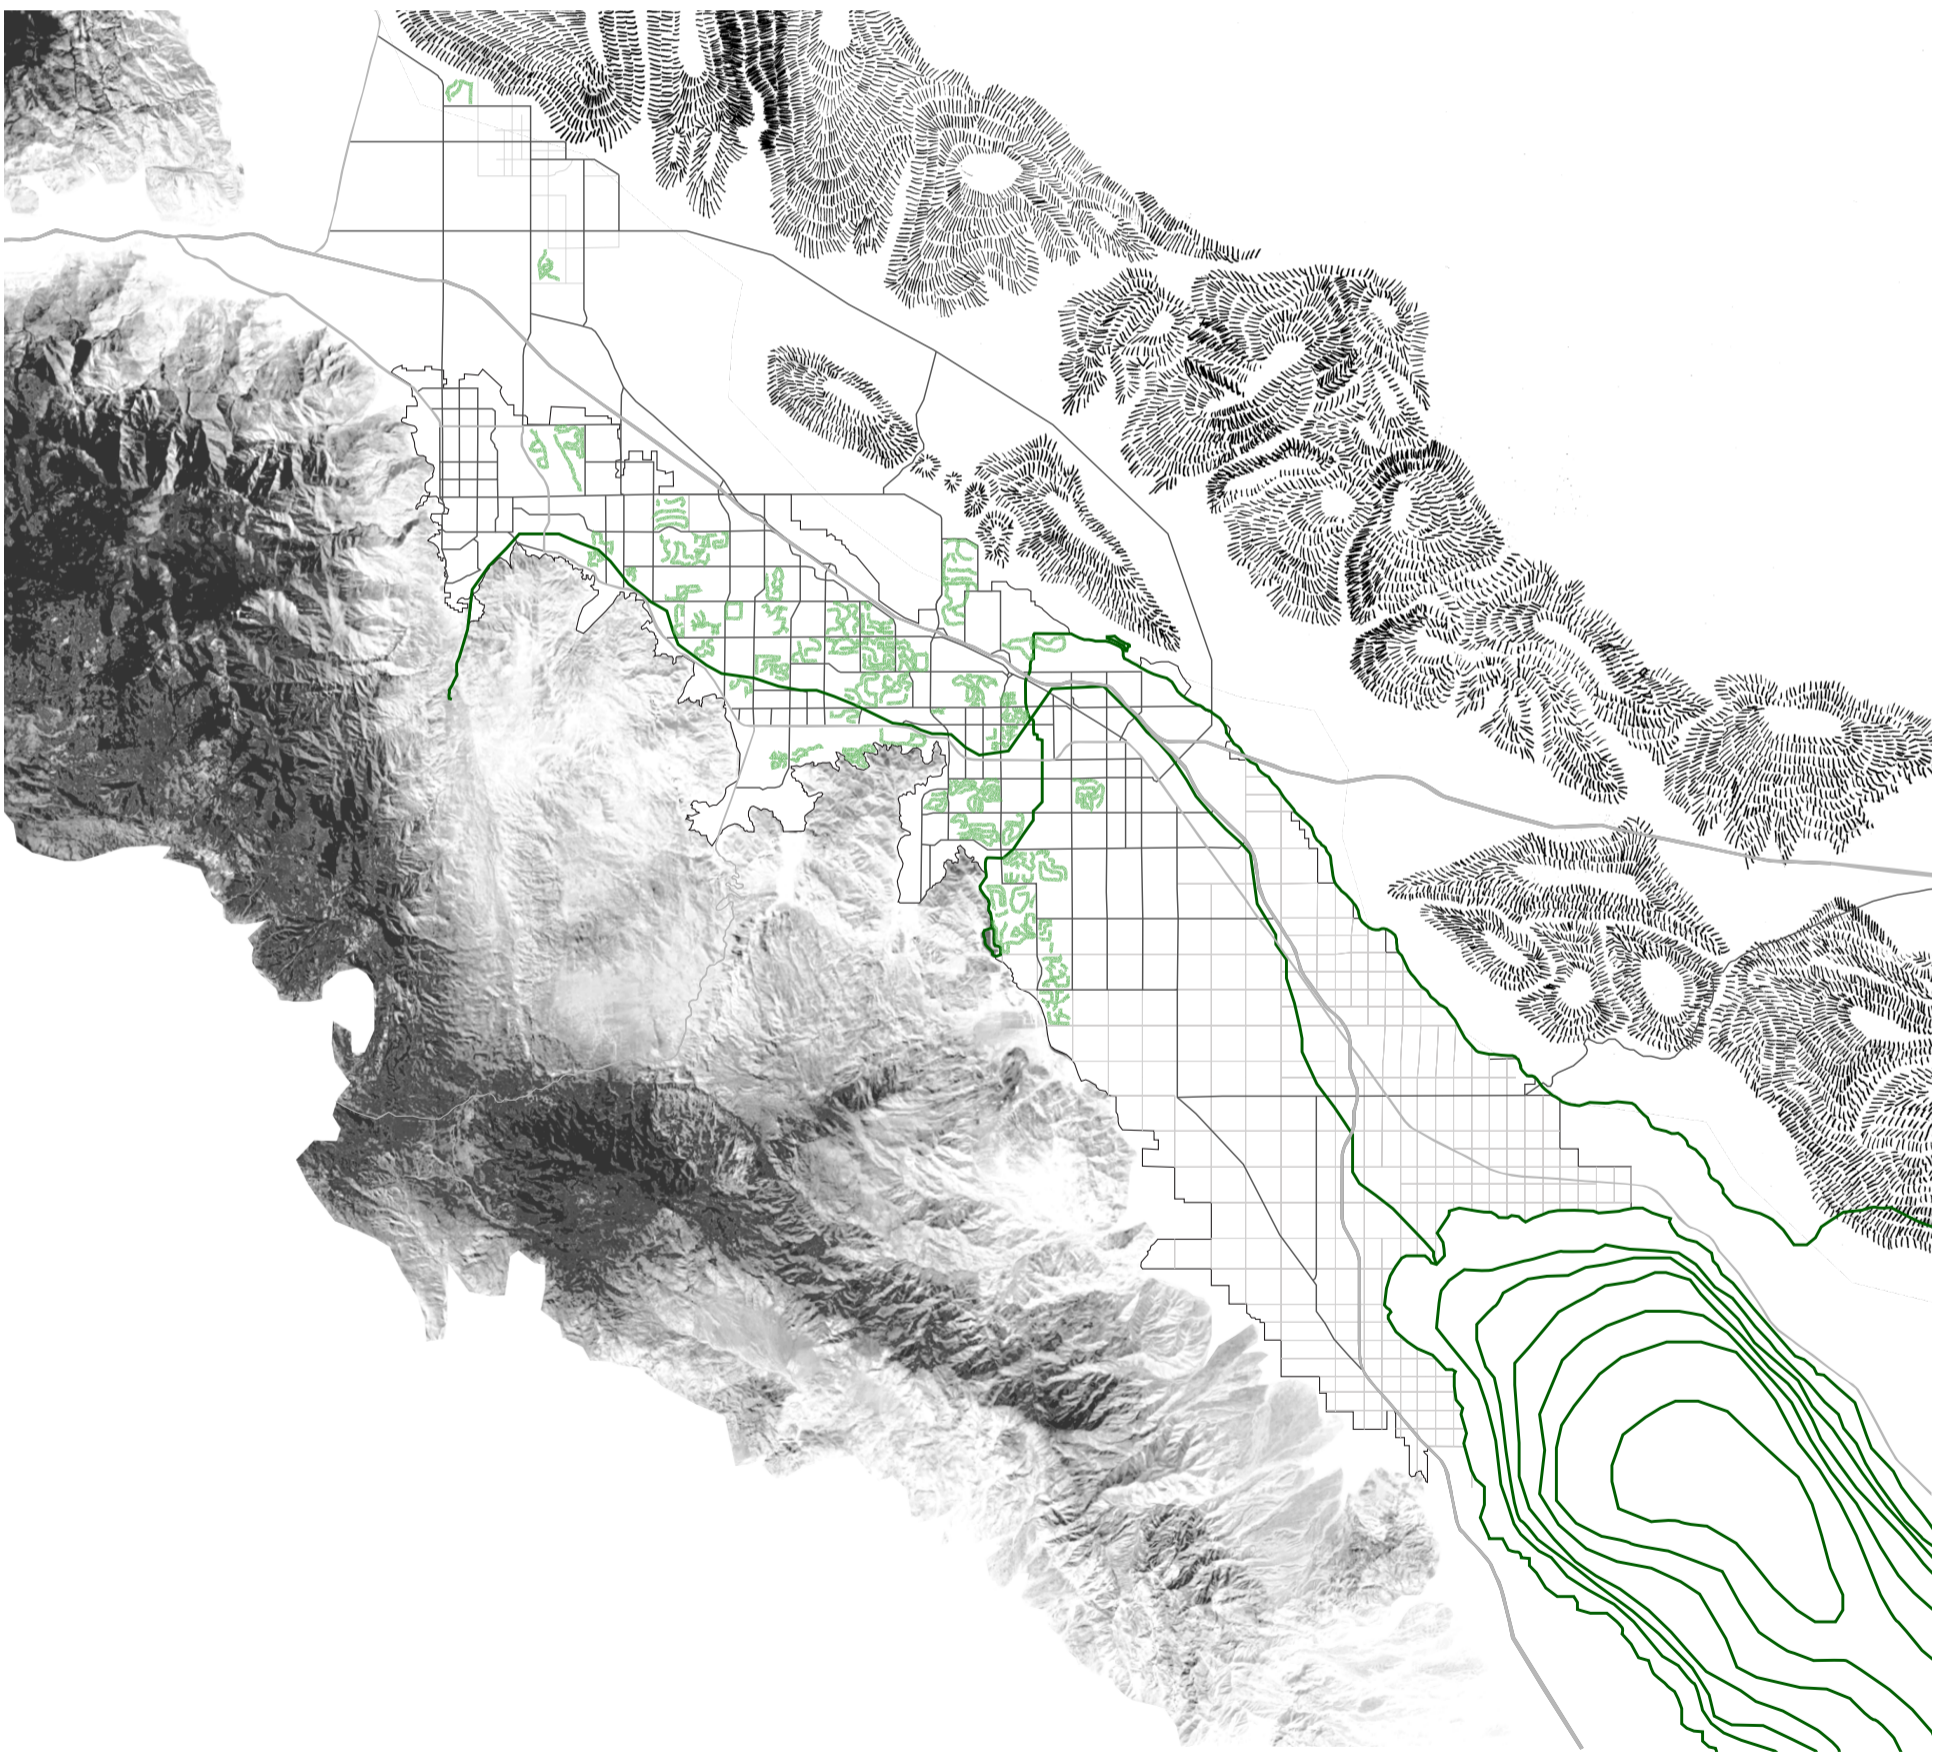

ARCHITECTURE OF
TERRITORY
European Countryside
COMMUNES

Guest lecture
Bárbara Mações Costa

LANDSCAPE CARTOGRAPHY

26.04.2017
Wed, 9.30 am, ONA E34

A language for
environmental aesthetics
in architecture